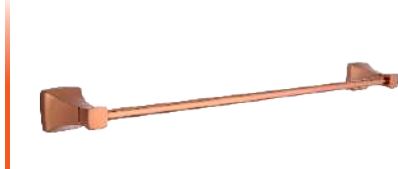

*Pyramid*

Material - Stainless Steel 304

Finishes 

**ROSE GOLD**

702 - TOWEL ROD

703 - TOWEL RING

704 - TUMBLER HOLDER

705 - SOAP CASE