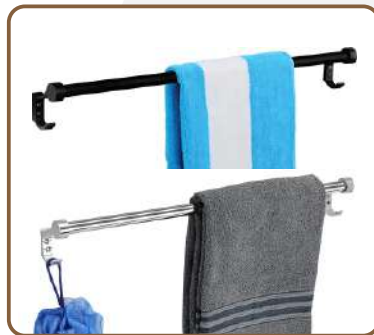

Aul 1 - Towel Rod
Size - 18 & 24 Inch
Material - Aluminum
Color - Black / Silver