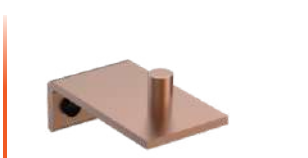

1111 - SOAP DISPENSER, TUMBLER HOLDER WITH TOWEL RING

ROSE GOLD

1102 - TOWEL ROD

1103 - TOWEL RING

1104 - TUMBLER HOLDER

1105 - SOAP CASE

1106 - ROB HOOK

1107 - PAPER HOLDER