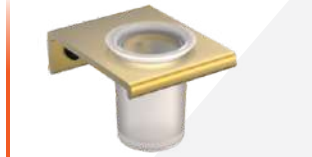

1104 - TUMBLER HOLDER