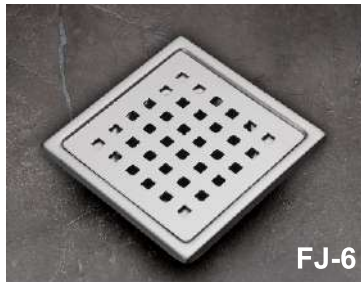

4 Arms Rod  
Rotating Towel Bar  
Size - 12 inch  
Material - Zinc + SS  
Color - Silver

SD - 01  
Dual Soap Case  
Material - Stainless Steel  
Color - Silver

SD - 02  
Single Soap Case  
Material - Stainless Steel  
Color - Silver

# Wide Range of Floor Drain Channel

Square Floor Drain Cover  
Size : 6X6 Inch, 5x5 inch  
Material : SS-304, SS-202

FJ-1

FJ-3

FJ-4

FJ-5

FJ-6

FJ-8

Tiles Insert

Flip anti Insect Bowl

Dual Anti Insect Bowl

S-Type

Line

Square Hole

Tiles Insert

Floor Drain Channel With Anti Insect Bowl

Size : 12 inch ,18 inch ,24 inch ,30 inch  
Material : Stainless Steel 304

Hole Type : Center Hole, Side Hole