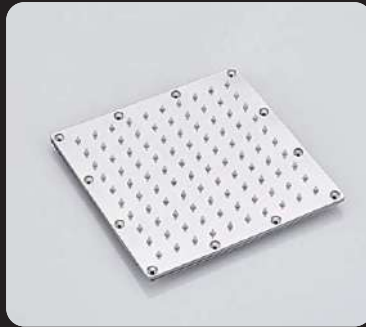

Sandwich Shower