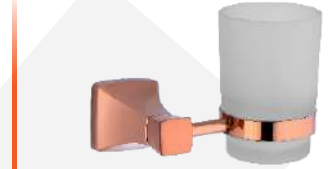

*Pyramid*

Material - Stainless Steel 304

Finishes 

**ROSE GOLD**

702 - TOWEL ROD

703 - TOWEL RING

704 - TUMBLER HOLDER

705 - SOAP CASE