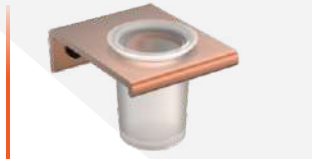

1111 - SOAP DISPENSER, TUMBLER HOLDER WITH TOWEL RING

ROSE GOLD

1102 - TOWEL ROD

1103 - TOWEL RING

1104 - TUMBLER HOLDER

1105 - SOAP CASE

1106 - ROB HOOK

1107 - PAPER HOLDER

1108 - DUAL SOAP CASE

1110 - SOAP DISPENSER

1109 - SOAP DISPENSER & TUMBLER HOLDER

1111 - SOAP DISPENSER, TUMBLER HOLDER WITH TOWEL RING