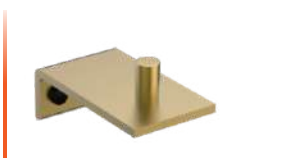

1106 - ROB HOOK