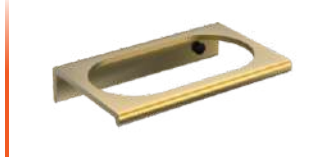

1110 - SOAP DISPENSER

1109 - SOAP DISPENSER & TUMBLER HOLDER

1111 - SOAP DISPENSER, TUMBLER HOLDER WITH TOWEL RING

Aqua

Material - Aluminium

Finishes ● ● ● ●

ITALIAN GOLD

1102 - TOWEL ROD