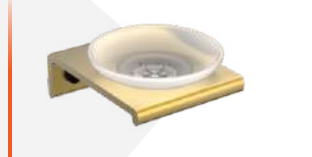

1105 - SOAP CASE