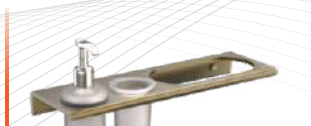

1111 - SOAP DISPENSER, TUMBLER HOLDER WITH TOWEL RING