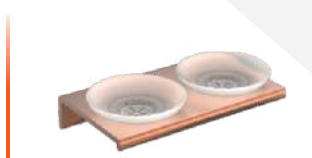

1111 - SOAP DISPENSER, TUMBLER HOLDER WITH TOWEL RING

ROSE GOLD

1102 - TOWEL ROD

1103 - TOWEL RING

1104 - TUMBLER HOLDER

1105 - SOAP CASE

1106 - ROB HOOK

1107 - PAPER HOLDER