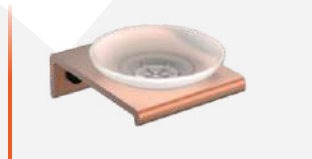

1111 - SOAP DISPENSER, TUMBLER HOLDER WITH TOWEL RING

ROSE GOLD

1102 - TOWEL ROD

1103 - TOWEL RING

1104 - TUMBLER HOLDER

1105 - SOAP CASE

1106 - ROB HOOK

1107 - PAPER HOLDER