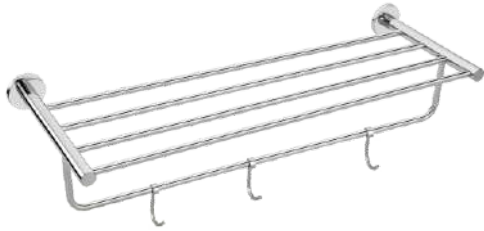

**205 - SOAP CASE**

**206 - ROB HOOK**

**207 - PAPER HOLDER**

*Moon*

Material - Stainless Steel 202

**301 - TOWEL RACK**

**302 - TOWEL ROD**

**303 - TOWEL RING**

**304 - TUMBLER HOLDER**

**305 - SOAP CASE**

**306 - ROB HOOK**

**307 - PAPER HOLDER**

401 - TOWEL RACK

402 - TOWEL ROD

405 - TOWEL RING

403 - TUMBLER HOLDER