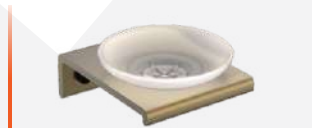

**ITALIAN BROWN**

1102 - TOWEL ROD

1103 - TOWEL RING

1104 - TUMBLER HOLDER

1105 - SOAP CASE

1106 - ROB HOOK

1107 - PAPER HOLDER

1108 - DUAL SOAP CASE