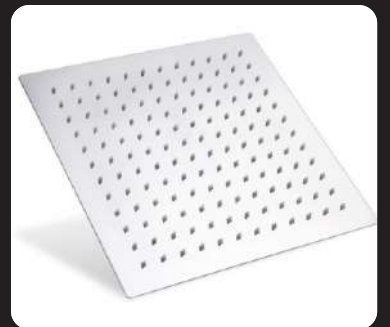

Slim Shower